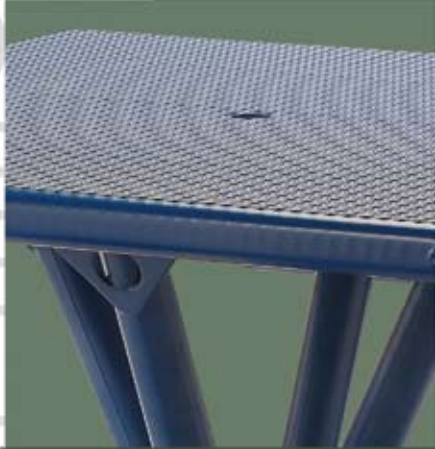

Hilltop

Hilltop Series

Hilltop Outdoor Furniture

Norix built its reputation on providing indoor furniture that stands up to intensive-use applications. Quality construction. No loose or flimsy parts. Tamper-resistant fasteners. No concealed places to hide contraband.

The machine perforated 14-gauge steel tops and seats have a smooth UV-stabilized vinyl coating bonded to the steel that is impervious to both bad weather and rough use. Water drains through and the coating keeps the seat and tops from corroding and getting too hot in the sun. The machine perforations are smoother and provide a better fit than expanded metal and also provide an easy visual check for contraband.

The legs and bracing are both 12-gauge steel and all fasteners are tamper-resistant and corrosion-resistant steel. The frames are coated with a smooth UV-stabilized vinyl coating.

Put Them Where You Want Them

Pick A Spot, Pick A Size

Hilltop products come in a variety of sizes for most applications. Square and rectangle tables, including a model for ADA applications. Six foot and eight foot benches that can be surface mounted, in-ground mounted or portable. Trash receptacles that look just as good inside as out.