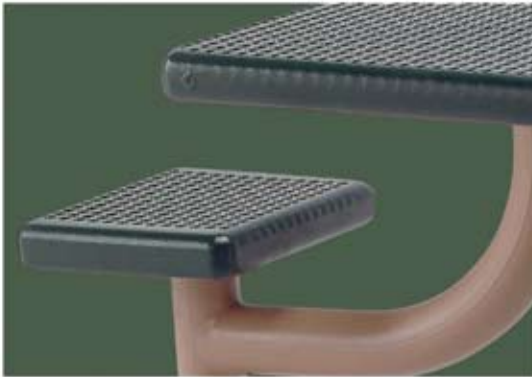

Hilltop

Hilltop Series

Hilltop Outdoor Furniture

Norix built its reputation on providing indoor furniture that stands up to intensive-use applications. Quality construction. No loose or flimsy parts. Tamper-resistant fasteners. No concealed places to hide contraband.

The machine perforated 14-gauge steel tops and seats have a smooth UV-stabilized vinyl coating bonded to the steel that is impervious to both bad weather and rough use. Water drains through and the coating keeps the seat and tops from corroding and getting too hot in the sun. The machine perforations are smoother and provide a better fit than expanded metal and also provide an easy visual check for contraband.

The legs and bracing are both 12-gauge steel and all fasteners are tamper-resistant and corrosion-resistant steel. The frames are coated with a smooth UV-stabilized vinyl coating.

Put Them Where You Want Them

Pick A Spot, Pick A Size

Hilltop products come in a variety of sizes for most applications. Square and rectangle tables, including a model for ADA applications. Six foot and eight foot benches that can be surface mounted, in-ground mounted or portable. Trash receptacles that look just as good inside as out.