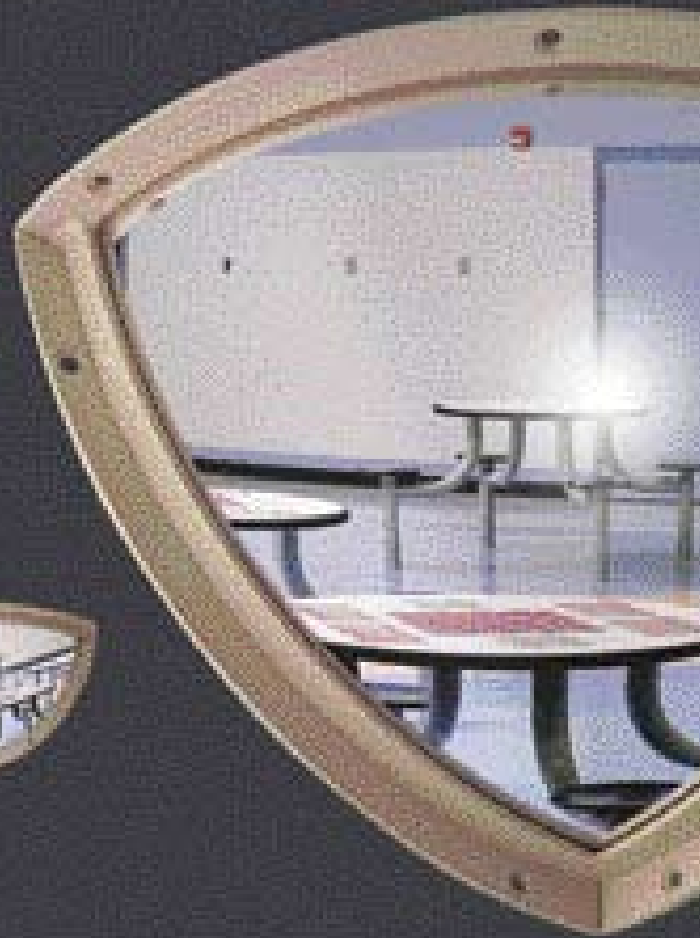

DuraVision™ Convex Mirrors

The only convex mirrors designed specifically for correctional environments. Fully welded powder coated steel frame. Tough, resilient polycarbonate face with pure silver reflective coating. Enclosed foam insert fills cavity to reduce flexing and improve strength. Great for enhancing security and reducing blind spots.

Speaker Port

6" diameter cast stainless steel port provides natural voice transmission. Level III bullet-resistant.