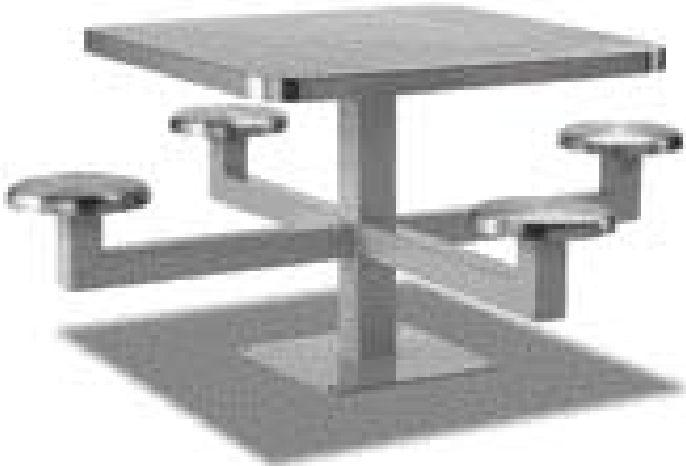

## Cuff Bench

Bolt-down, floor or wall mounted 12 gauge steel benches with cuff rings for transit and intake areas. Standard lengths available in 4', 6' and 8'. Custom sizes and cuff ring placement available. Powder coat finish for durability and easy maintenance. Prime coat finish or stainless steel top also available.

## Econo-Max® Tables

These versatile 4, 6 or 8 seat tables are perfect for detention and other intensive-use environments. Bolts to floor through each seat leg. Quietcore™ option can be free-standing. Top options for 4 and 6 seat round tables include Quietcore™, our exclusive stainless steel wrapped around a sound-deadening core or stainless steel. Great for dayrooms, dining areas or libraries. Optional game top available.

## Heavy Duty Table

Designed specifically for detention dining and day rooms. Unique 40" x 40" square top with rounded corners. 14 or 10 gauge mild steel or stainless steel top, with full 1/4" reinforced steel support plate welded to underside of top surface. A layer of sound-deadening silicone is sandwiched between top surface and support plate. 12" diameter stainless steel seats. Bolts to floor. Available in powder coat or primed. Game top option.

## Pedestal Table

This fully-welded table set the standard for intensive-use environments. 14 or 10 gauge mild steel or stainless steel top, with 1/4" reinforced steel support plate welded to underside of top surface. A layer of sound-deadening silicone is sandwiched between top surface and support plate. 12" diameter stainless steel seats. Bolts to floor. Available in powder coat or primed, and in 4, 6 and 8 seat options. Game top option.