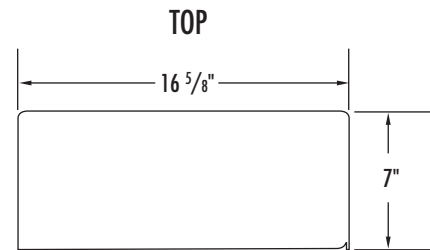

Model #: IKC-300

Overview

Detention quality key cabinet holds up to 300 paracentric & mogul keys.

Fabrication & Material:

Cut, formed and welded 10 gauge steel, including two hinged inside panels to accommodate 300 keys. Locked with institutional lever tumbler dead bolt. Supplied with 1 key.

Finish:

Primed.

Weight:

85 lbs.

Assembly:

Shipped assembled.

Installation:

Pre-drilled for wall anchoring. Anchors not supplied by Norix.