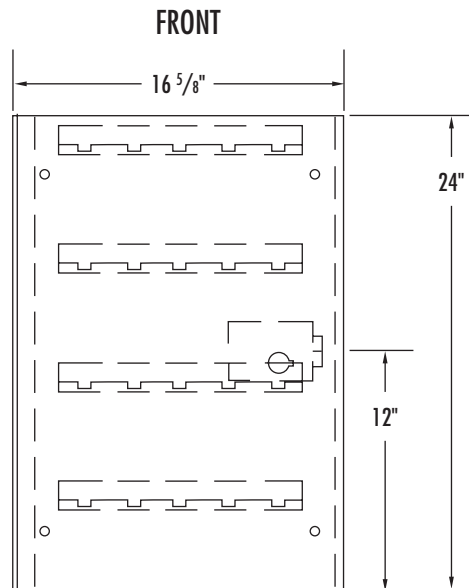

Model #: IKC-300

Overview

Detention quality key cabinet holds up to 300 paracentric & mogul keys.

Fabrication & Material:

Cut, formed and welded 10 gauge steel, including two hinged inside panels to accommodate 300 keys. Locked with institutional lever tumbler dead bolt. Supplied with 1 key.

Finish:

Primed.

Weight:

85 lbs.

Assembly:

Shipped assembled.

Installation:

Pre-drilled for wall anchoring. Anchors not supplied by Norix.