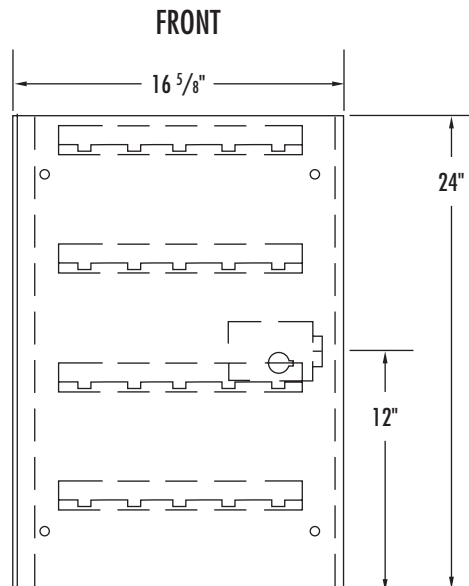

Model #: IKC-300

Overview

Detention quality key cabinet holds up to 300 paracentric & mogul keys.

Fabrication & Material:

Cut, formed and welded 10 gauge steel, including two hinged inside panels to accommodate 300 keys. Locked with institutional lever tumbler dead bolt. Supplied with 1 key.

Finish:

Primed.

Weight:

85 lbs.

Assembly:

Shipped assembled.

Installation:

Wall mount.