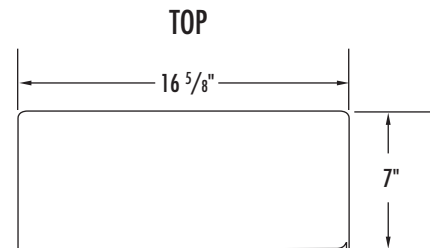

Model #: IKC-300

Overview

Detention quality key cabinet holds up to 300 paracentric & mogul keys.

Fabrication & Material:

Cut, formed and welded 10 gauge steel, including two hinged inside panels to accommodate 300 keys. Locked with institutional lever tumbler dead bolt. Supplied with 1 key.

Finish:

Primed.

Weight:

85 lbs.

Assembly:

Shipped assembled.

Installation:

Wall mount.