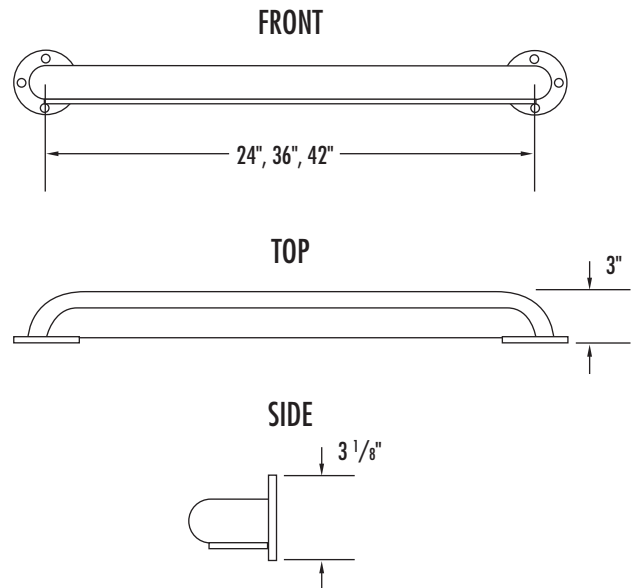

Model #: IGS-24-3 (24" Length)
IGS-36-3 (36" Length)
IGS-42-3 (42" Length)

Overview

A safety bar without an open tie-off gap between the bar and the wall.

Fabrication & Material:

3 1/8" dia. 11 gauge type 304 stainless steel flanges are heliarc welded to 1 1/2" O.D. 18 gauge seamless tube. Suicide resistant 11 gauge closure plate is also heliarc welded to edge between tube and wall.

Finish:

Brushed stainless steel.

Weight:

IGS-24-3: 3.7 lbs.
IGS-36-3: 5.2 lbs.
IGS-42-3: 5.9 lbs.

Options:

24", 36" and 42" lengths.

Assembly:

Shipped assembled.