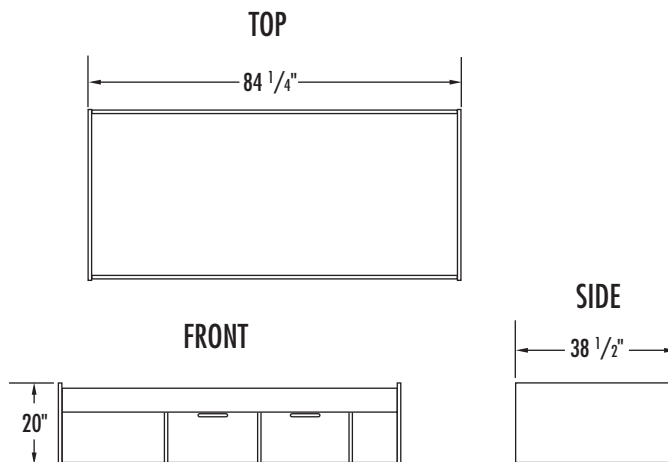

Model #: RK1144 (Left Adjusted Drawers)  
RK1148 (Right Adjusted Drawers)

**Overview**

Residential room furnishing designed and engineered specifically for critical environments. Tamarack™ Captain's Bed features Dura-Ply™ construction and fits a standard 36" x 80" mattress.

**Fabrication & Material:**

3/4" plywood with natural hardwood veneer and 3mm wood edge banding securely doweled and glued at strategic locations. Sturdy 3/4" plywood deck is securely fastened to unit. 2 large non-removable storage drawers are supported with 2" steel plate mounted durable swivel casters and heavy duty drawer slides rated to 150 lbs. Replaceable solid hardwood drawer faces include an integrated finger pull for durability. Offset drawers are offered either left adjusted or right adjusted to accommodate a nightstand. Tamper-resistant fasteners and adjustable non-mar floor glides are standard.