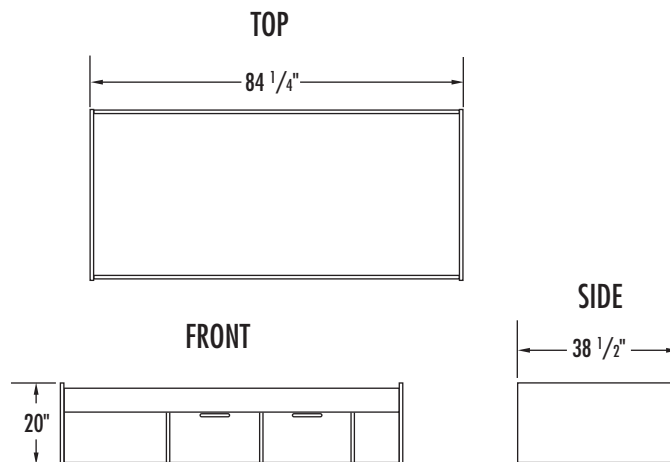

Model #: RK1144 (Left Adjusted Drawers)  
RK1148 (Right Adjusted Drawers)

**Overview**

Residential room furnishing designed and engineered specifically for critical environments. Tamarack™ Captain's Bed features Dura-Ply™ construction and fits a standard 36" x 80" mattress.

**Fabrication & Material:**

3/4" plywood with natural hardwood veneer and 3mm wood edge banding securely doweled and glued at strategic locations. Sturdy 3/4" plywood deck is securely fastened to unit. 2 large non-removable storage drawers are supported with 2" steel plate mounted durable swivel casters and heavy duty drawer slides rated to 150 lbs. Replaceable solid hardwood drawer faces include an integrated finger pull for durability. Offset drawers are offered either left adjusted or right adjusted to accommodate a nightstand. Tamper-resistant fasteners and adjustable non-mar floor glides are standard.