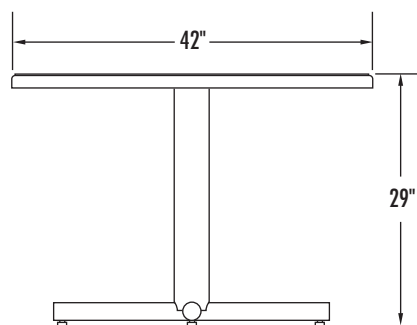

Model #: RKT21 (Square)
RKT22 (Round)

TOP (RKT21)

TOP (RKT22)

SIDE

Overview

Residential table designed and engineered specifically for critical environments. The Tamarack™ Pedestal Table features a steel pedestal X-base, Dura-Ply™ construction and built in safety and security features.

Fabrication & Material:

1 1/2" plywood top with rounded solid wood edges. High-pressure laminate top surface for enhanced wear resistance and cleanability. A steel pedestal X-base joined to top with tamper-resistant fasteners connected to embedded T-nuts, for a secure steel-to-steel connection. Adjustable non-mar floor glides are standard.