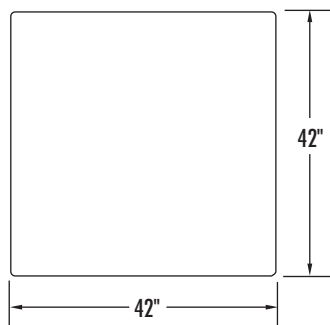

Model #: RKT21 (Square)
RKT22 (Round)

TOP (RKT21)

TOP (RKT22)

SIDE

Overview

Residential table designed and engineered specifically for critical environments. The Tamarack™ Pedestal Table features a steel pedestal X-base, Dura-Ply™ construction and built in safety and security features.

Fabrication & Material:

1 1/2" plywood top with rounded solid wood edges. High-pressure laminate top surface for enhanced wear resistance and cleanability. A steel pedestal X-base joined to top with tamper-resistant fasteners connected to embedded T-nuts, for a secure steel-to-steel connection. Adjustable non-mar floor glides are standard.