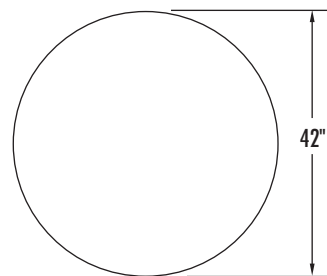

Model #: RKT21 (Square)
RKT22 (Round)

TOP (RKT21)

TOP (RKT22)

SIDE

Overview

Residential table designed and engineered specifically for critical environments. The Tamarack™ Pedestal Table features a steel pedestal X-base, Dura-Ply™ construction and built in safety and security features.