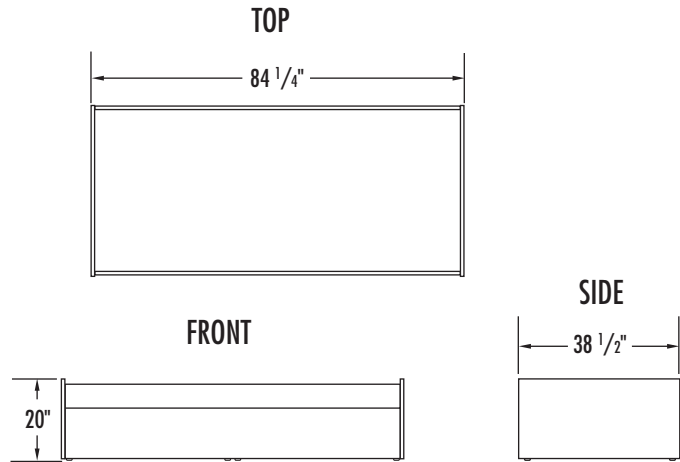

### Overview

Residential room furnishing designed and engineered specifically for critical environments. Tamarack™ Platform Bed features Dura-Ply™ construction and fits a standard 36" x 80" mattress.

### Fabrication & Material:

<sup>3</sup>/<sub>4</sub>" plywood with natural hardwood veneer and 3mm wood edge banding securely doweled and glued at strategic locations. Sturdy <sup>3</sup>/<sub>4</sub>" plywood deck is securely fastened to unit. Tamper-resistant fasteners and adjustable non-mar floor glides are standard.

### Weight:

150 lbs.