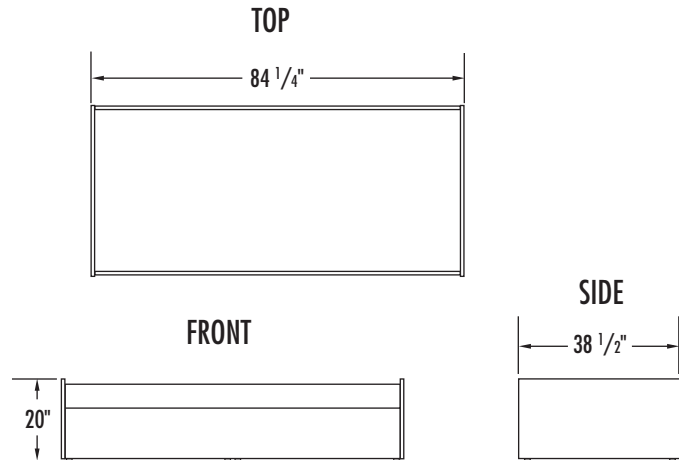

Model #: RK1104

Overview

Residential room furnishing designed and engineered specifically for critical environments. Tamarack™ Platform Bed features Dura-Ply™ construction and fits a standard 36" x 80" mattress.

Fabrication & Material:

³/₄" plywood with natural hardwood veneer and 3mm wood edge banding securely doweled and glued at strategic locations. Sturdy ³/₄" plywood deck is securely fastened to unit. Tamper-resistant fasteners and adjustable non-mar floor glides are standard.