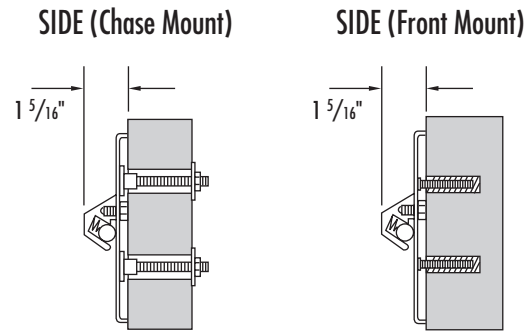

Model #:  
 ITH-100 (Single Chase Mount)  
 ITH-110 (Single Front Mount)  
 ITS-400 (4 Strip Chase Mount)  
 ITS-410 (4 Strip Front Mount)

FRONT (ITH-100 & 110)

**Overview**

Holds towels or clothing articles safely without the use of protruding pegs or hooks. Injury and suicide resistant.

**Fabrication & Material:**

Backplate: One piece formed and ground smooth 14 gauge type 304 stainless steel.

Safety Hook: Fabricated from cast & machined stainless steel with stainless steel ball and spring.

**Finish:**

Brushed stainless steel.

**Weight:**

ITH-100: 2 lbs.  
 ITH-110: .80 lbs.  
 ITS-400: 5.5 lbs.  
 ITS-410: 3.5 lbs.

**Options:**

Front or Chase Mount

**Assembly:**

Shipped assembled.

**Installation:**

Chase Mount: Backplate has welded anchor nuts to receive 1/4"-20 studs, nuts and washers.

Front Mount: Models supplied with 1/4"-20 x 1 1/2" Torx head screws for installation to wall anchors (not included).