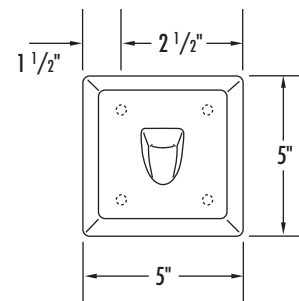

Model #:  
 ITH-100 (Single Chase Mount)  
 ITH-110 (Single Front Mount)  
 ITS-400 (4 Strip Chase Mount)  
 ITS-410 (4 Strip Front Mount)

FRONT (ITH-100 & 110)

**Overview**

Holds towels or clothing articles safely without the use of protruding pegs or hooks. Injury and suicide resistant.

**Fabrication & Material:**

Backplate: One piece formed and ground smooth 14 gauge type 304 stainless steel.

Safety Hook: Fabricated from cast & machined stainless steel with stainless steel ball and spring.

**Finish:**

Brushed stainless steel.

**Weight:**

ITH-100: 2 lbs.  
 ITH-110: .80 lbs.  
 ITS-400: 5.5 lbs.  
 ITS-410: 3.5 lbs.

**Options:**

Front or Chase Mount

**Assembly:**

Shipped assembled.

**Installation:**

Chase Mount: Backplate has welded anchor nuts to receive 1/4"-20 studs, nuts and washers.

Front Mount: Models supplied with 1/4"-20 x 1 1/2" Torx head screws for installation to wall anchors (not included).