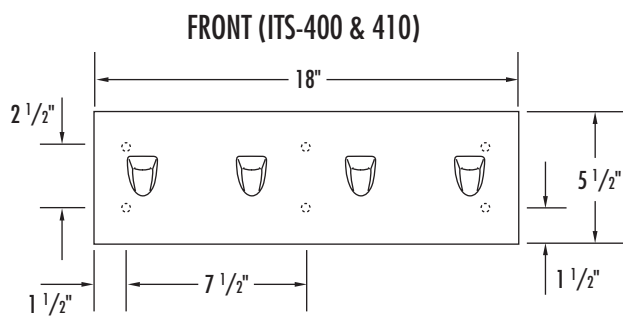

Model #:  
 ITH-100 (Single Chase Mount)  
 ITH-110 (Single Front Mount)  
 ITS-400 (4 Strip Chase Mount)  
 ITS-410 (4 Strip Front Mount)

FRONT (ITH-100 & 110)

**Overview**

Holds towels or clothing articles safely without the use of protruding pegs or hooks. Injury and suicide resistant.

**Fabrication & Material:**

Backplate: One piece formed and ground smooth 14 gauge type 304 stainless steel.

Safety Hook: Fabricated from cast & machined stainless steel with stainless steel ball and spring.

**Finish:**

Brushed stainless steel.

**Weight:**

ITH-100: 2 lbs.  
 ITH-110: .80 lbs.  
 ITS-400: 5.5 lbs.  
 ITS-410: 3.5 lbs.

**Options:**

Front or Chase Mount

**Assembly:**

Shipped assembled.

**Installation:**

Chase Mount: Backplate has welded anchor nuts to receive 1/4"-20 studs, nuts and washers.

Front Mount: Models supplied with 1/4"-20 x 1 1/2" Torx head screws for installation to wall anchors (not included).