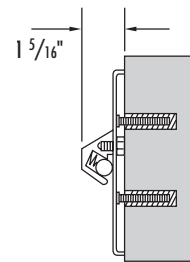

Model #: ITH-100 (Single Chase Mount)
ITH-110 (Single Front Mount)
ITS-400 (4 Strip Chase Mount)
ITS-410 (4 Strip Front Mount)

SIDE (Chase Mount)

SIDE (Front Mount)

FRONT (ITS-400 & 410)

FRONT (ITH-100 & 110)

Overview

Holds towels or clothing articles safely without the use of protruding pegs or hooks. Injury and suicide resistant.

Fabrication & Material:

Backplate: One piece formed and ground smooth 14 gauge type 304 stainless steel.

Safety Hook: Fabricated from cast & machined stainless steel with stainless steel ball and spring.

Finish:

Brushed stainless steel.

Weight:

ITH-100: 2 lbs.
ITH-110: 2 lbs.
ITS-400: 5.5 lbs.
ITS-410: 3.5 lbs.

Options:

Front or Chase Mount

Assembly:

Shipped assembled.

Installation:

Chase Mount: Backplate has welded anchor nuts to receive 1/4"-20 studs, nuts and washers.

Front Mount: Norix only recommends its products to be attached to solid concrete surfaces. For all other applications consult your professional installer for proper attachment. Installation hardware not supplied by Norix.