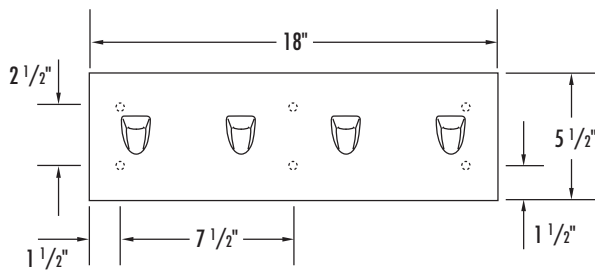

Model #: ITH-100 (Single Chase Mount)
ITH-110 (Single Front Mount)
ITS-400 (4 Strip Chase Mount)
ITS-410 (4 Strip Front Mount)

SIDE (Chase Mount)

SIDE (Front Mount)

FRONT (ITS-400 & 410)

FRONT (ITH-100 & 110)

Overview

Holds towels or clothing articles safely without the use of protruding pegs or hooks. Injury and suicide resistant.

Fabrication & Material:

Backplate: One piece formed and ground smooth 14 gauge type 304 stainless steel.

Safety Hook: Fabricated from cast & machined stainless steel with stainless steel ball and spring.

Finish:

Brushed stainless steel.

Weight:

ITH-100: 2 lbs.
ITH-110: 2 lbs.
ITS-400: 5.5 lbs.
ITS-410: 3.5 lbs.

Options:

Front or Chase Mount

Assembly:

Shipped assembled.

Installation:

Chase Mount: Backplate has welded anchor nuts to receive 1/4"-20 studs, nuts and washers.

Front Mount: Norix only recommends its products to be attached to solid concrete surfaces. For all other applications consult your professional installer for proper attachment. Installation hardware not supplied by Norix.