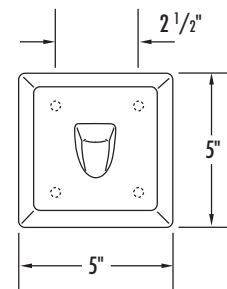

Model #: ITH-100 (Single Chase Mount)
ITH-110 (Single Front Mount)
ITS-400 (4 Strip Chase Mount)
ITS-410 (4 Strip Front Mount)

SIDE (Chase Mount)

SIDE (Front Mount)

FRONT (ITS-400 & 410)

FRONT (ITH-100 & 110)

Overview

Holds towels or clothing articles safely without the use of protruding pegs or hooks. Injury and suicide resistant.

Fabrication & Material:

Backplate: One piece formed and ground smooth 14 gauge type 304 stainless steel.

Safety Hook: Fabricated from cast & machined stainless steel with stainless steel ball and spring.

Finish:

Brushed stainless steel.

Weight:

ITH-100: 2 lbs.
ITH-110: 2 lbs.
ITS-400: 5.5 lbs.
ITS-410: 3.5 lbs.

Options:

Front or Chase Mount

Assembly:

Shipped assembled.

Installation:

Chase Mount: Backplate has welded anchor nuts to receive 1/4"-20 studs, nuts and washers.

Front Mount: Norix only recommends its products to be attached to solid concrete surfaces. For all other applications consult your professional installer for proper attachment. Installation hardware not supplied by Norix.