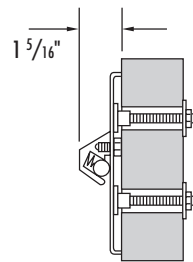

Model #: ITH-100 (Single Chase Mount)
ITH-110 (Single Front Mount)
ITS-400 (4 Strip Chase Mount)
ITS-410 (4 Strip Front Mount)

SIDE (Chase Mount)

SIDE (Front Mount)

FRONT (ITS-400 & 410)

FRONT (ITH-100 & 110)

Overview

Holds towels or clothing articles safely without the use of protruding pegs or hooks. Injury and suicide resistant.

Fabrication & Material:

Backplate: One piece formed and ground smooth 14 gauge type 304 stainless steel.

Safety Hook: Fabricated from cast & machined stainless steel with stainless steel ball and spring.

Finish:

Brushed stainless steel.

Weight:

ITH-100: 2 lbs.
ITH-110: 2 lbs.
ITS-400: 5.5 lbs.
ITS-410: 3.5 lbs.

Options:

Front or Chase Mount

Assembly:

Shipped assembled.

Installation:

Chase Mount: Backplate has welded anchor nuts to receive 1/4"-20 studs, nuts and washers.

Front Mount: Norix only recommends its products to be attached to solid concrete surfaces. For all other applications consult your professional installer for proper attachment. Installation hardware not supplied by Norix.