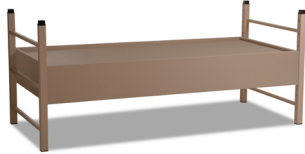

## Titan® Bunkable Panel Base Bed

<b>Model</b>	TNT1111
<b>Dimensions</b>	
Length	82"
Width	38.5"
Height	36"
<b>Weight</b>	209-229 lbs

**Fabrication & Material**

Cut, formed, welded steel, Powder coated steel.

Bed deck: 12 gauge.

Body: 18 gauge.

Gussets: 13 gauge.

End frame legs: 16 gauge.

End frame cross-members: 16 gauge.

Optional Headboard: 45 lb density M3 grade particle board with durable high-pressure laminate surface and 2mm PVC edge