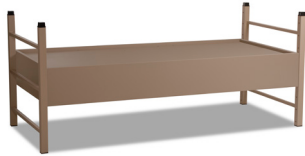

Titan® Bunkable Panel Base Bed

Model	TNT1111
Dimensions	
Length	82"
Width	38.5"
Height	36"
Weight	209-229 lbs

**Fabrication & Material**

Cut, formed, welded steel, Powder coated steel.

Bed deck: 12 gauge.

Body: 18 gauge.

Gussets: 13 gauge.

End frame legs: 16 gauge.

End frame cross-members: 16 gauge.

Optional Headboard: 45 lb density M3 grade particle board with durable high-pressure laminate surface and 2mm PVC edge