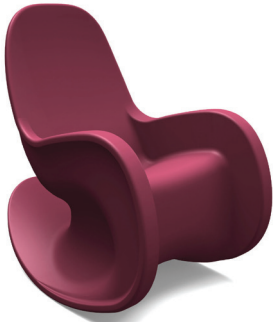

## RockSmart™ 18

<b>Model</b>	RA18
<b>Dimensions</b>	
Seat Height	18.5"
Seat Width	21"
Overall Height	44"
Depth	45"
Width	27"
<b>Weight</b>	51 lbs
Also available in 71 lbs	

**Fabrication & Material**

One-piece, rotationally molded, specially formulated, fire-retardant, high-impact polyethylene with ultraviolet light stabilizers (to reduce fading). Chemically resistant to blood, vinegar, urine, feces, salt solution and chlorine solution. Premium TruColor™ material is fully compounded for superior color, fire retardancy and quality assurance. Generous arc provides a relaxing and safe rocking action while securely affixed nylon runners protect floors. Rear bumper indicates the limits of safe rocking. Made in the U.S.A. *Ligature-resistant design with no internal openings*

**Color**

Naturals Color Palette: Canyon, Wild Berry, Meadow, Mojave, Pine Cone, River Rock, Lagoon, Graphite, Sea Spray

High Brights Color Palette: Lime, Reef, Mango, Orchid

**Assembly**

None required

**Installation**