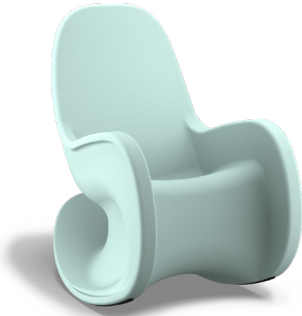

SPECIFICATIONS

Model

RA18

Weight

51 lbs

*Intended for indoor use only

Dimensions

Seat Height	18.5"
Seat Width	21.8"
Overall Height	44"
Depth	45"
Width	27"

DETAILS

Color

Canyon, Wild Berry, Meadow, Mojave, Pine Cone, River Rock, Lagoon, Graphite, Sea Spray

*Due to differences in monitors, printers and materials, actual product colors may vary. Color chips are available for more accurate depiction of color.

Options

Heavier weight version available.

Assembly

None required

Installation

None required

Patents

This product may be covered by US Patent 10,537,179 B2 and Patents Pending.

Fabrication & Material

One-piece, rotationally-molded, specially formulated, high-impact polyethylene with ultraviolet light stabilizers (to reduce fading). Chemically resistant to blood, vinegar, urine, feces, salt solution and chlorine solution. Premium TruColor™ polymer is fully compounded for superior color consistency and durability. Generous arc provides a relaxing and safe rocking action while securely affixed nylon runners protect floors. Rear bumper indicates the limits of safe rocking. Anti-ligature design with no internal openings. Made in the U.S.A.

Warranty

10 year limited replacement warranty. The RockSmart™ Rocker was designed to provide therapeutic rocking action. Nylon bumpers on the rear of the chair establish a stopping point to deter backward tipping. However, rocking aggressively may cause the chair to tip over. Do not stand on the RockSmart chair.

Maintenance

For routine and regular cleaning maintenance, Norix recommends the use of Simple Green® or an equivalent cleaning product. For the deep-scrub cleaning of tougher stains, marks and debris, we recommend the use of Clorox® Clean-Up® Cleaner + Bleach or an equivalent cleaning solution.

TESTING

Performance Test Standards:

- Tested to 500 lb static load
- Product dynamic drop tested to a relative impact force of two times BIFMA 5.4 15.4.2 (250 lbs from 18")

Environmental Test Standards

- GREENGUARD and GREENGUARD Gold Certified by UL Environment. Product certified for low chemical emissions to UL 2818. UL.COM/GG.
- Compliant with Healthier Hospitals guidelines

Flammability Test Standards:

Compliant with the following flammability standards:

- State of California, Technical Bulletin No. 133, Flammability Test Procedure for Seating Furniture for Use in Public Occupancies
- UL1056 Fire Test of Upholstered Furniture
- ASTM E1537 Test method for Fire Testing of Real Scale Upholstered Furniture Items
- UL94 HB Test for Flammability of Plastic Materials
- NFPA 261 Cigarette Ignition Resistance of Upholstered Furniture