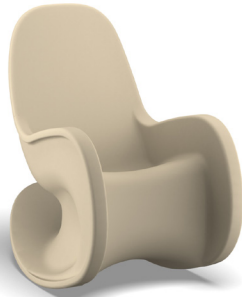

SPECIFICATIONS

Model

RA16

Weight

49 lbs

*Intended for indoor use only